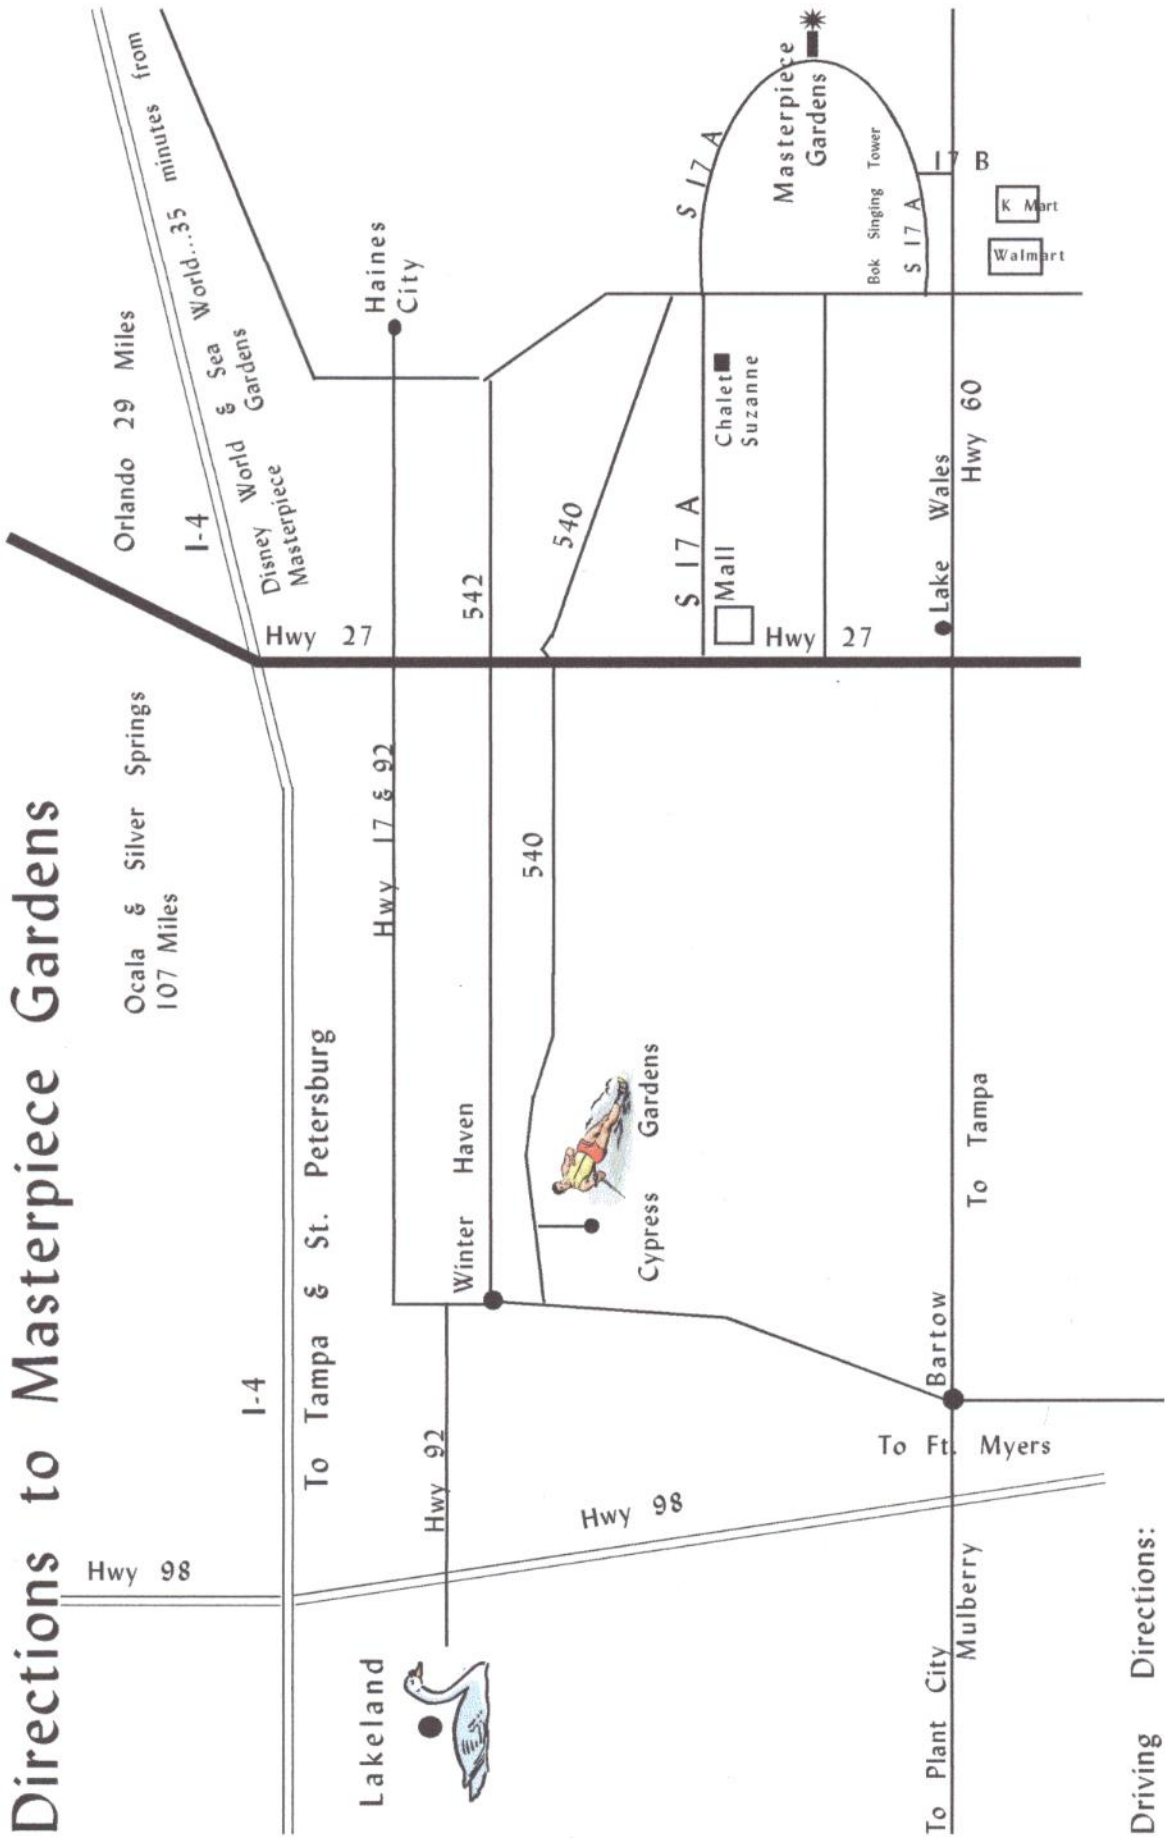

Directions to Masterpiece Gardens

Driving Directions:

From Lakeland: Go to Bartow on Hwy 98 South, take Hwy 60 From the intersection of I-4 & US 27, go South on U.S. 27 for 20 east to Lake Wales. Go through Lake Wales on HWY 60, turn miles; turn left (E) on S 17 A; continue approx. 5 miles to the Left on I7-B at K-Mart; Go approx 1 mile to I7-A; turn Right on entrance or go to Hwy 60 in Lake Wales; travel East to I7 B I7A; Go approx. 4 miles to Masterpiece sign; turn right on and turn left.

Great Masterpiece Road -- follow the road to the main gate.